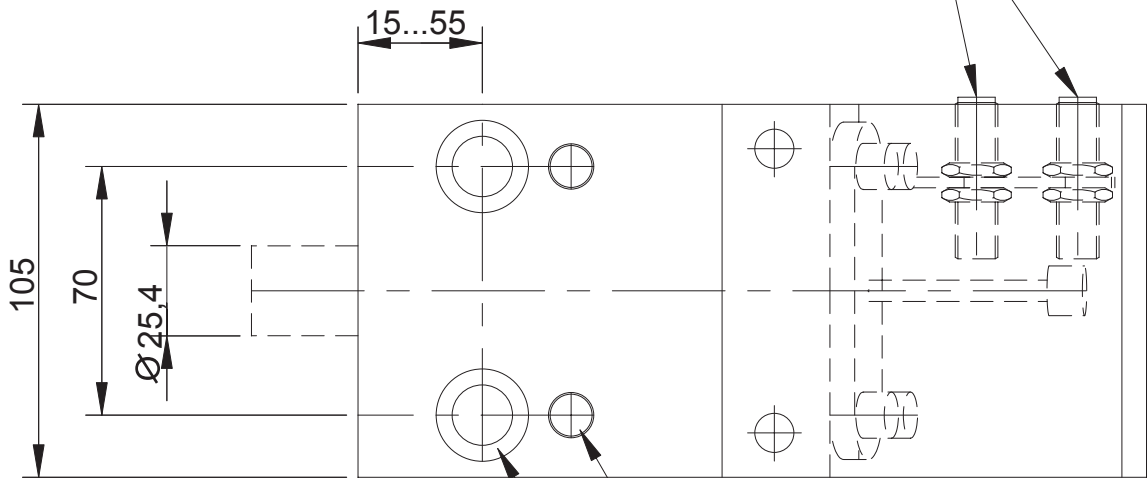

SWITCH CZ 446.372

CABLE CZ 64.008

CABLE CS 580.008

PARALLEL PIN (2x)

 $\varnothing 12 \times 40$ DIN6325-St

M16 12.9-DIN912 (2x)

TORQUE 340 Nm